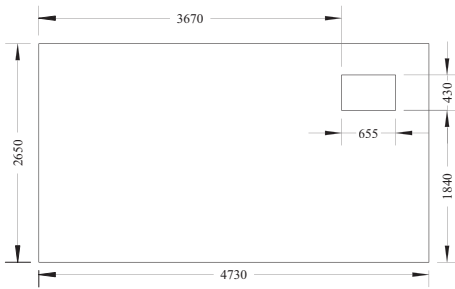

8.8m

7.150m

# INTERNAL WALLS

COMPLEX 8x7.2

"The Paramount"

VIEW A

VIEW B

VIEW C

VIEW D

VIEW E