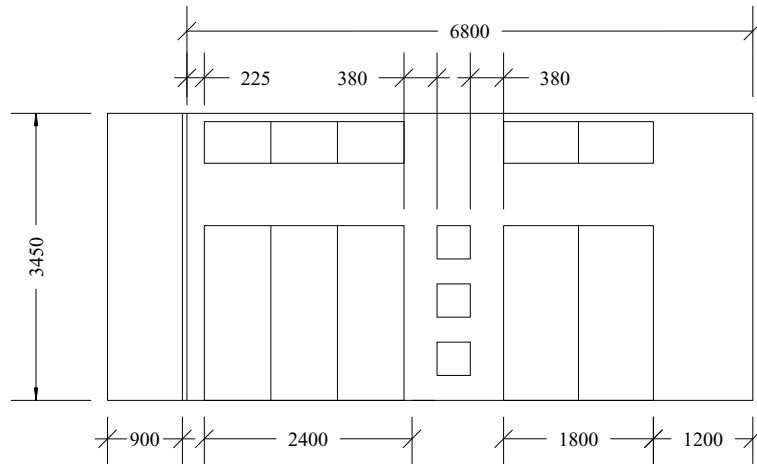

FLOOR AND INTERNAL WALL PLANS "THE BEACH HOUSE"

FLOOR PLAN

VIEW C (WALL)

VIEW A (WALL)

VIEW B1 (WALL)

VIEW B2 (WALL)

NOTE: Measurements are only approximate